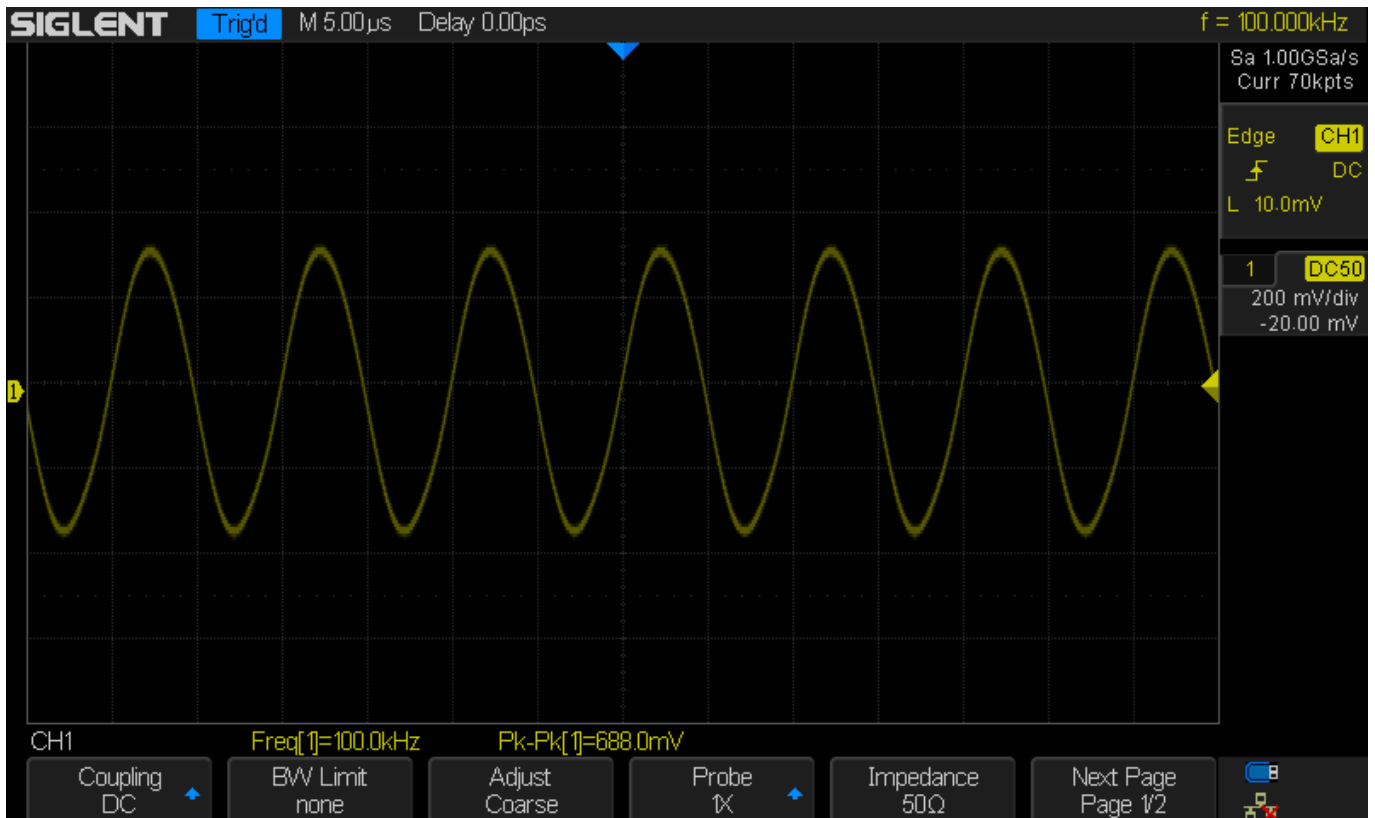

SSA3000X Tracking Generator Low Frequency Output Performance

October 25, 2017

The lowest output frequency for the tracking generator (SSA3000X-TG option) output on the SIGLENT SSA3000X series of spectrum analyzers is specified at 100 kHz with an output flatness of +/- 3 dBm.

The SSA was configured for zero span, which locks the TG output frequency to the Center Frequency setting of the analyzer. Then, the Center Frequency was adjusted and the oscilloscope was used to capture the output.

NOTE: The screen captures are typical, but do not represent all SSA performance. This tip is provided to assist users that would like to use their TGs below the specified operating limits.

Below 100 kHz, the amplitude error and noise increase significantly. Be aware that the vertical scale in the figures are not all identical.