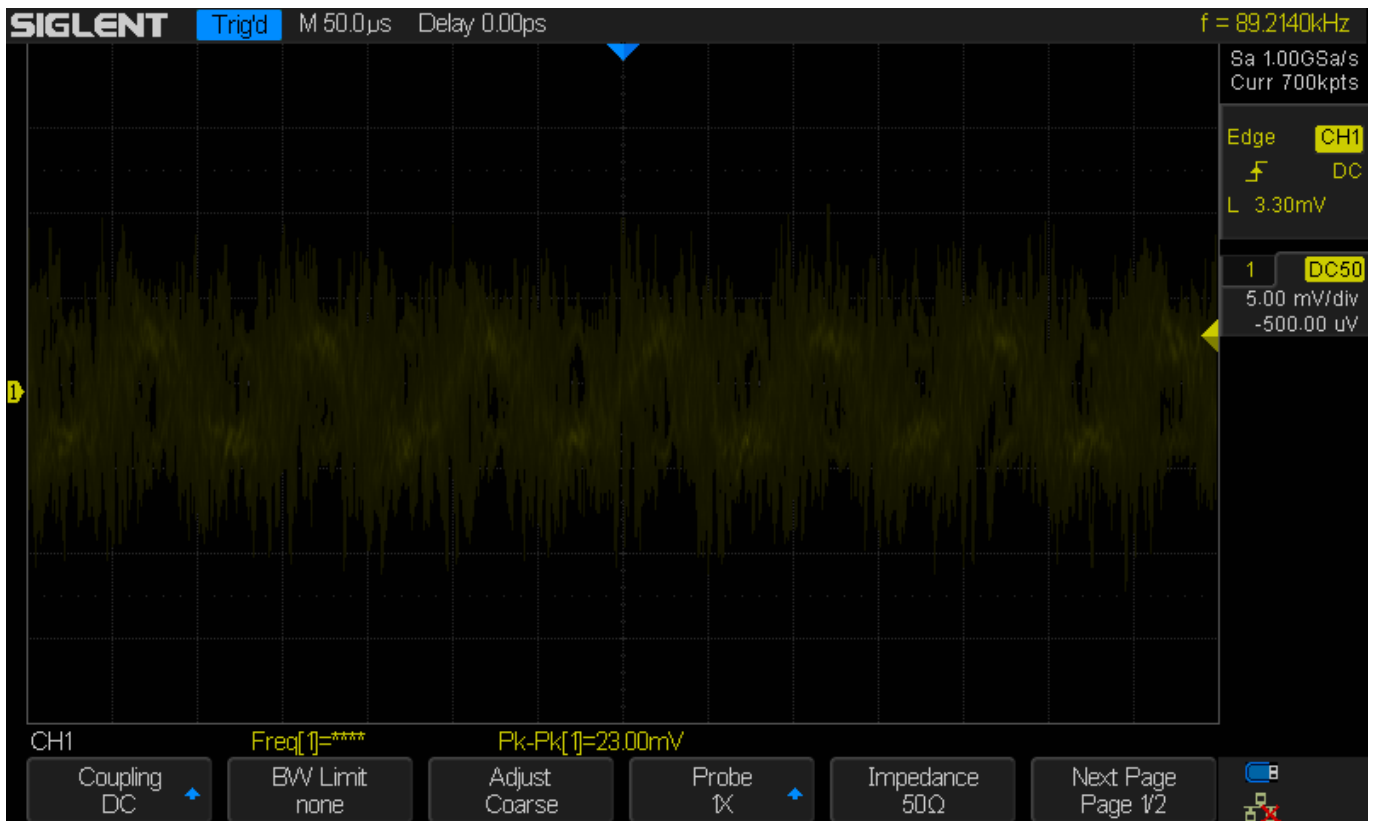

SSA3000X Tracking Generator Low Frequency Output Performance

October 25, 2017

The lowest output frequency for the tracking generator (SSA3000X-TG option) output on the SIGLENT SSA3000X series of spectrum analyzers is specified at 100 kHz with an output flatness of +/- 3 dBm.

The SSA was configured for zero span, which locks the TG output frequency to the Center Frequency setting of the analyzer. Then, the Center Frequency was adjusted and the oscilloscope was used to capture the output.

Figure 1: 0 dBm @ 100 kHz center frequency.

Figure 2: 0 dBm @ 50 kHz center frequency.

Figure 3: 0 dBm @ 25 kHz center frequency.

Figure 4: 0 dBm @ 100 kHz center frequency.

Figure 5: 0 dBm @ 100 kHz center frequency.