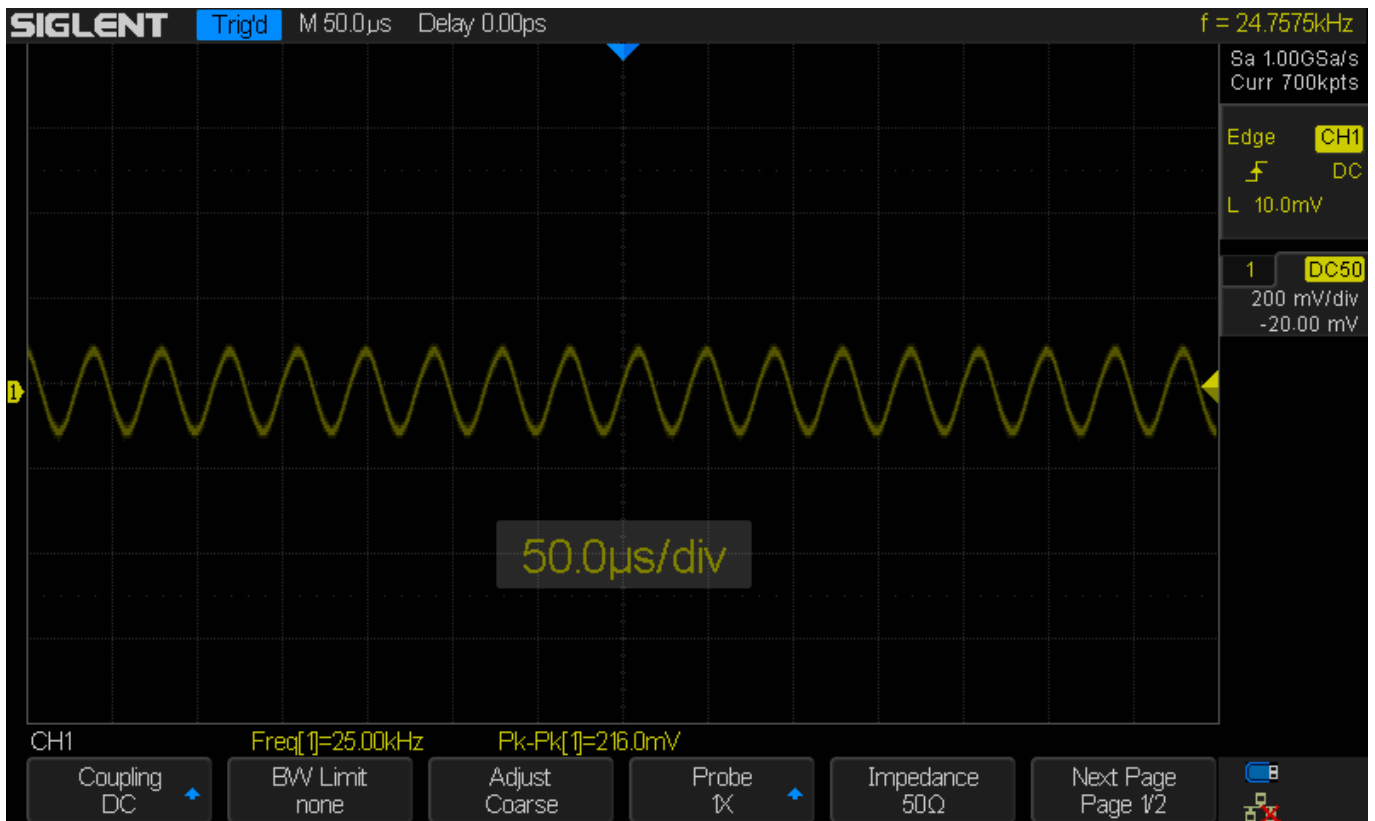

Figure 3: 0 dBm @ 25 kHz center frequency.