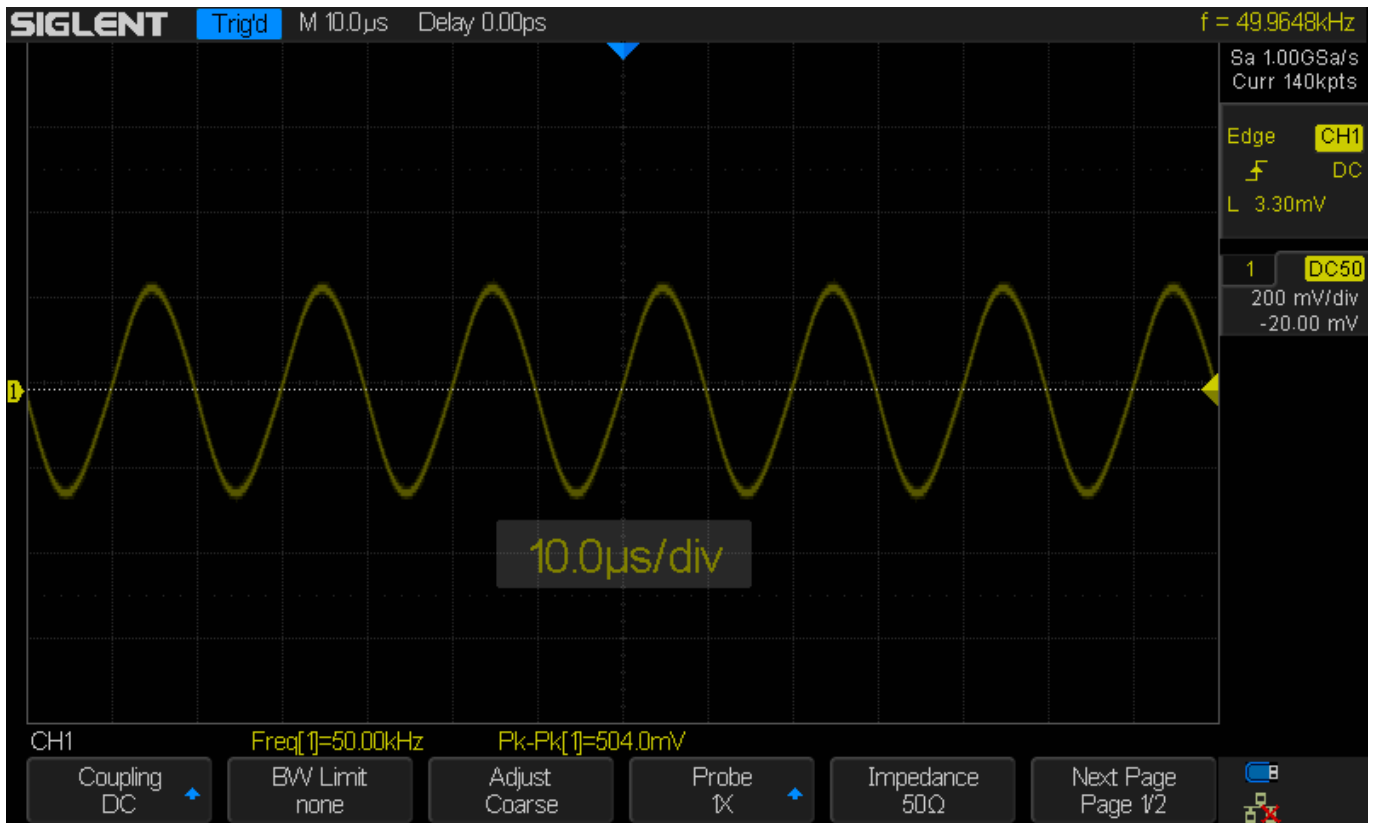

Figure 2: 0 dBm @ 50 kHz center frequency.