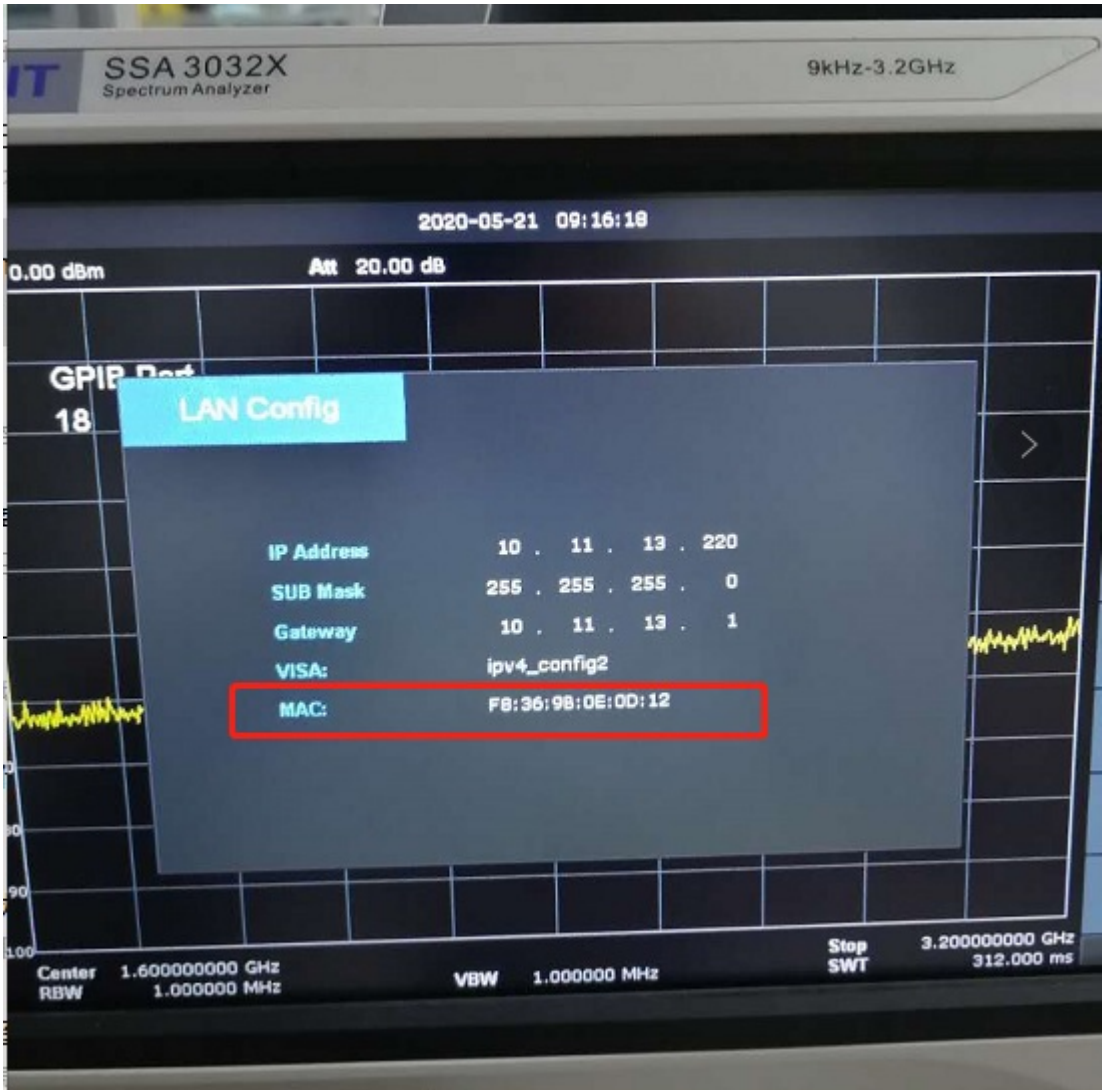

# Where is the MAC address information for SSA3000X, SSA3000X Plus, SSA3000X-R, and SVA1000X?

May 21, 2020

The MAC address can be found on the LAN config interface.

Path: System-interface-LAN.