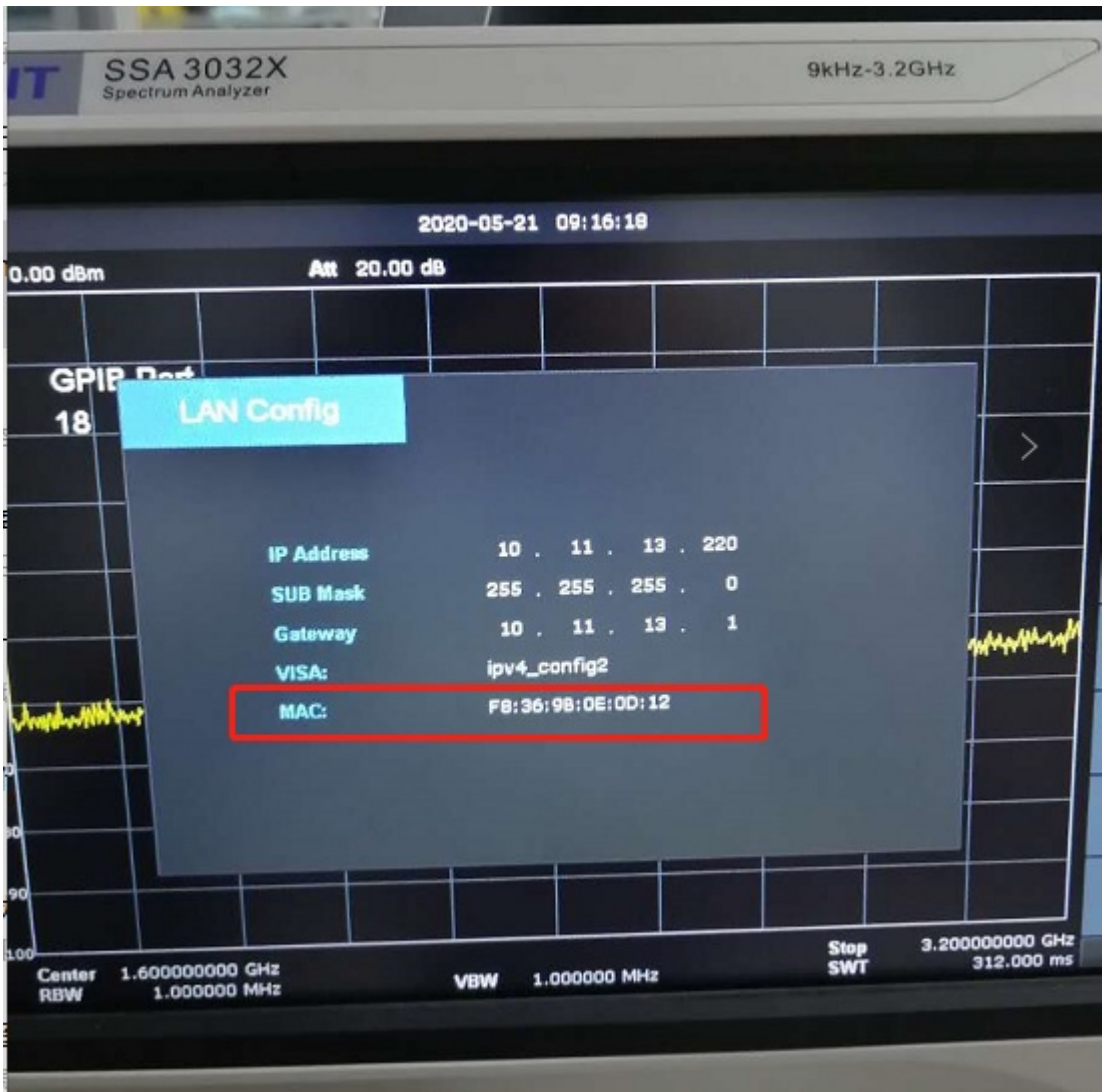

Where is the MAC address information for SSA3000X, SSA3000X Plus, SSA3000X-R, and SVA1000X?

May 21, 2020

The MAC address can be found on the LAN config interface.

Path: System-interface-LAN.

North American Headquarters