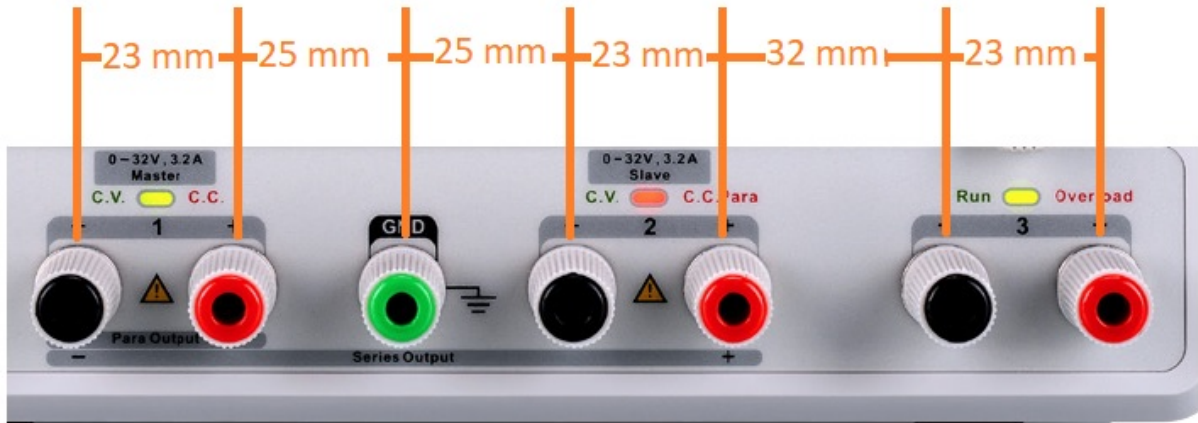

SPD3000C/X/X-E front panel banana dimensions

December 07, 2020

North American Headquarters

SIGLENT Technologies America, Inc
6557 Cochran Rd Solon, Ohio 44139
Tel: 440-398-5800
Toll Free:877-515-5551
Fax: 440-399-1211
info@siglent.com
www.siglentamerica.com/