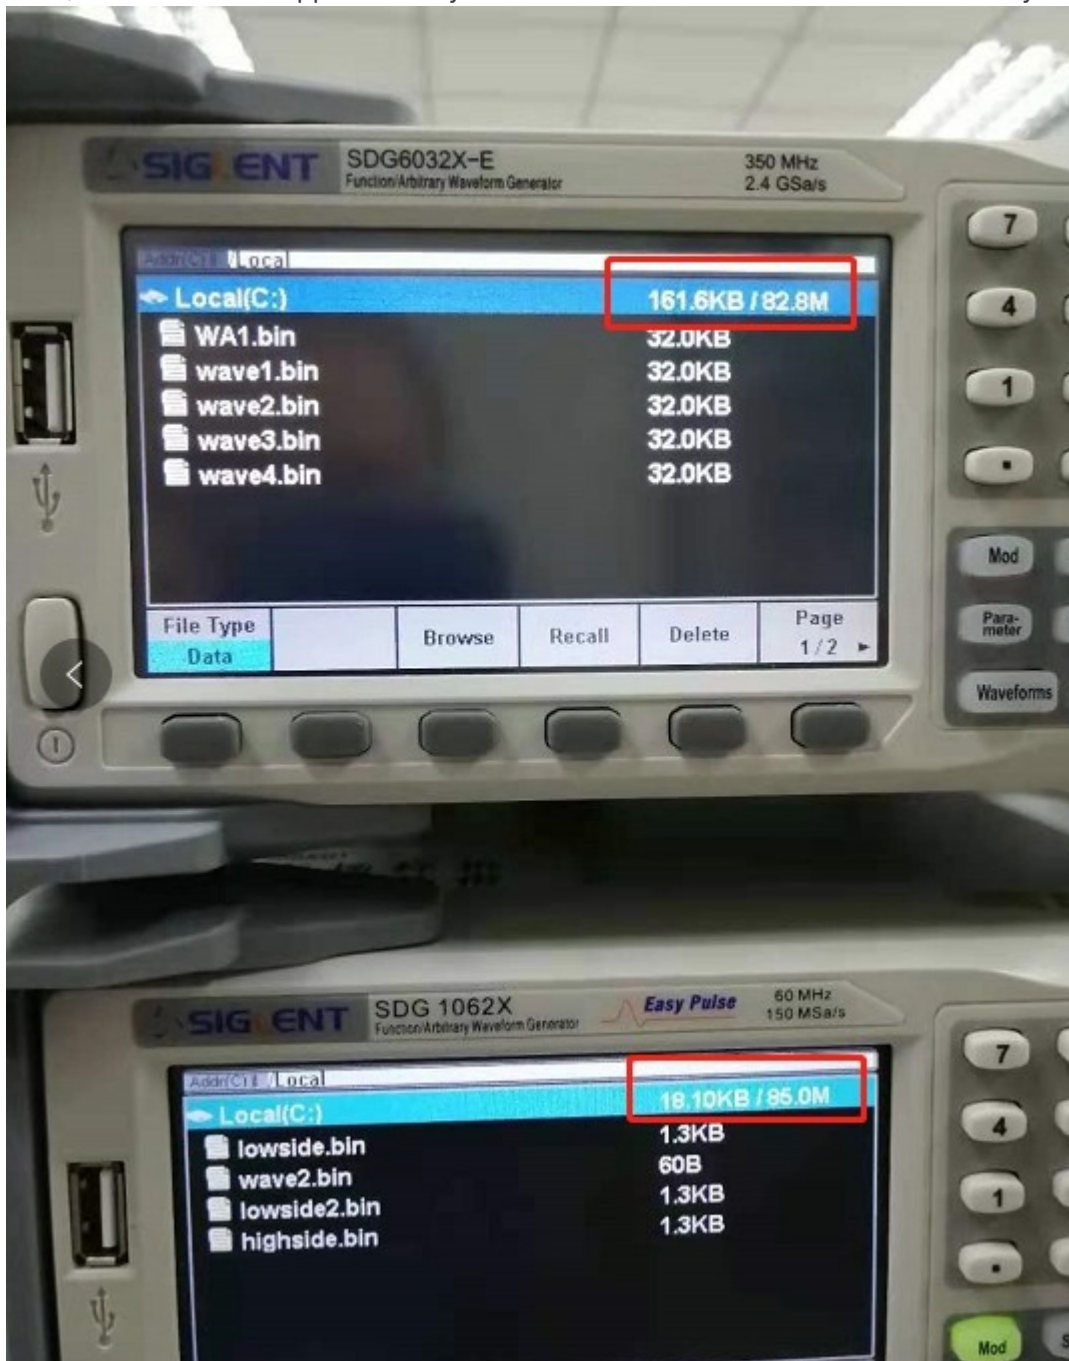

How to check available internal memory?

July 29, 2021

Simply access the Save/Recall menu for the instrument in question and select Local.

The menu will show used/total amounts.

Here, the SDG6X has approximately 83 MB and the SDG1X has 85 MB of memory: